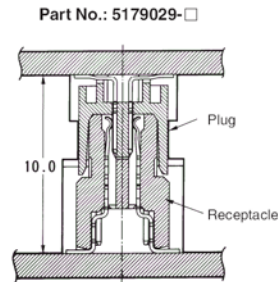

Plug

No. of Positions	Dimensions			
	A	B	C	
40	15.20 .598	21.80 .858	20.20 .795	
60	23.20 .913	29.80 1.173	28.20 1.110	
80	31.20 1.228	37.80 1.488	36.20 1.425	
100	39.20 1.543	45.80 1.803	44.20 1.740	
120	47.20 1.858	53.80 2.118	52.20 2.055	
140	55.20 2.173	61.80 2.433	60.20 2.370	
160	63.20 2.488	69.80 2.748	68.20 2.685	
180	71.20 2.803	77.80 3.063	76.20 3.000	
200	79.20 3.118	85.80 3.378	84.20 3.315	
Height	5H	6H	7H	8H
Dim. D	4.60 .181	5.60 .220	6.60 .260	7.60 .300

Stack Height = [(Rcpt. Height + Plug Height) - 5]

example: [(13H Rcpt. + 6H Plug) - 5] = [(13 + 6) - 5] = 14mm stack height

Note: Part Numbers are RoHS compliant.

BOARD-TO-BOARD STACKING HEIGHTS (BY PLUG/RECEPTACLE COMBINATIONS)

Part No.: 5177984-□
5 [.197] Stacking Height

Part No.: 5179029-□
6 [.236] Stacking Height

Part No.: 5179030-□
7 [.276] Stacking Height

Part No.: 5179031-□
8 [.315] Stacking Height

Part No.: 5177984-□
9 [.354] Stacking Height

Part No.: 5179029-□

Part No.: 5-5179009-□
10 [.394] Stacking Height

Part No.: 5179030-□

Part No.: 5-5179009-□
11 [.433] Stacking Height

Part No.: 5179031-□

Part No.: 5-5179009-□
12 [.472] Stacking Height

Part No.: 5177984-□
13 [.512] Stacking Height