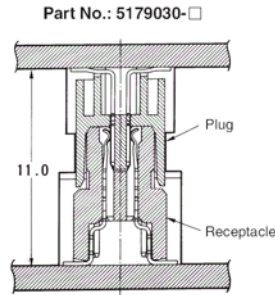

Stack Height = [(Rcpt. Height + Plug Height) - 5]

example: [(13H Rcpt. + 6H Plug) - 5] = [(13 + 6) - 5] = 14mm stack height

Note: Part Numbers are RoHS compliant.

BOARD-TO-BOARD STACKING HEIGHTS (BY PLUG/RECEPTACLE COMBINATIONS)

Part No.: 5177984-□
5 [.197] Stacking Height

Part No.: 5179029-□
6 [.236] Stacking Height

Part No.: 5179030-□
7 [.276] Stacking Height

Part No.: 5179031-□
8 [.315] Stacking Height

Part No.: 5177984-□
9 [.354] Stacking Height

Part No.: 5179029-□

Part No.: 5-5179009-□
10 [.394] Stacking Height

Part No.: 5179030-□

Part No.: 5-5179009-□
11 [.433] Stacking Height

Part No.: 5179031-□

Part No.: 5-5179009-□
12 [.472] Stacking Height

Part No.: 5177984-□
13 [.512] Stacking Height

Part No.: 5179029-□

Part No.: 5-5179010-□
14 [.551] Stacking Height

Part No.: 5179030-□

Part No.: 5-5179010-□
15 [.591] Stacking Height

Part No.: 5179031-□

Part No.: 5-5179010-□
16 [.630] Stacking Height

Part No.: 5177984-□
17 [.669] Stacking Height