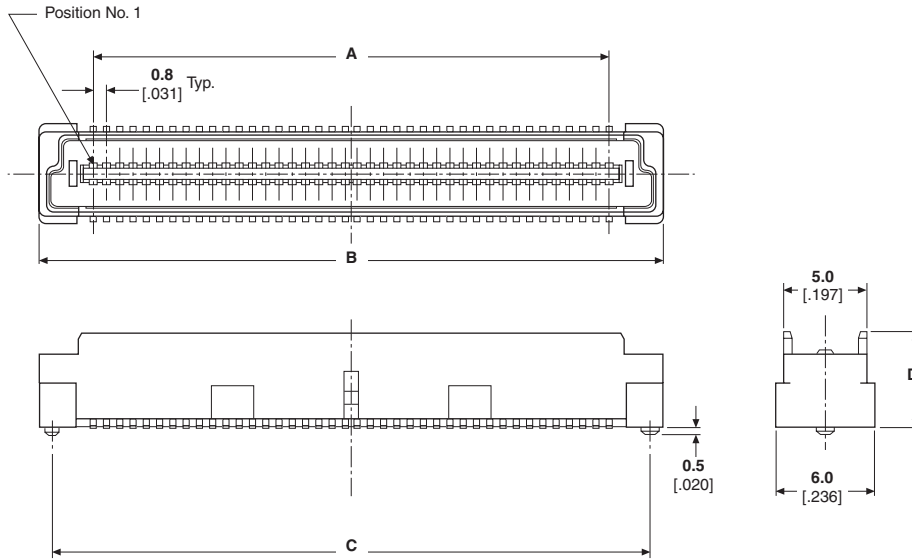

MATERIALS

- Housing: High temperature thermoplastic, 94V-0 rated
- Contacts: Brass
- Platings: Gold Interface, Nickel underplate

PRODUCT DIMENSIONS

Receptacle

No. of Positions	Dimensions			
	A	B	C	
40	15.20 .598	21.80 .858	20.20 .795	
60	23.20 .913	29.80 1.173	28.20 1.110	
80	31.20 1.228	37.80 1.488	36.20 1.425	
100	39.20 1.543	45.80 1.803	44.20 1.740	
120	47.20 1.858	53.80 2.118	52.20 2.055	
140	55.20 2.173	61.80 2.433	60.20 2.370	
160	63.20 2.488	69.80 2.748	68.20 2.685	
180	71.20 2.803	77.80 3.063	76.20 3.000	
200	79.20 3.118	85.80 3.378	84.20 3.315	
Height	5H	9H	13H	17H
Dim. D	3.75 .148	7.75 .305	11.75 .483	15.75 .620
Dim. E	6.00 .236	6.80 .268	6.80 .268	6.80 .268

Plug

No. of Positions	Dimensions			
	A	B	C	
40	15.20 .598	21.80 .858	20.20 .795	
60	23.20 .913	29.80 1.173	28.20 1.110	
80	31.20 1.228	37.80 1.488	36.20 1.425	
100	39.20 1.543	45.80 1.803	44.20 1.740	
120	47.20 1.858	53.80 2.118	52.20 2.055	
140	55.20 2.173	61.80 2.433	60.20 2.370	
160	63.20 2.488	69.80 2.748	68.20 2.685	
180	71.20 2.803	77.80 3.063	76.20 3.000	
200	79.20 3.118	85.80 3.378	84.20 3.315	
Height	5H	6H	7H	8H
Dim. D	4.60 .181	5.60 .220	6.60 .260	7.60 .300