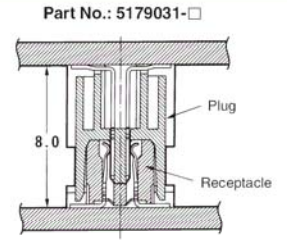

Stack Height = [(Rcpt. Height + Plug Height) - 5]

example: [(13H Rcpt. + 6H Plug) - 5] = [(13 + 6) - 5] = 14mm stack height

Note: Part Numbers are RoHS compliant.

BOARD-TO-BOARD STACKING HEIGHTS (BY PLUG/RECEPTACLE COMBINATIONS)

Part No.: 5177984-□
5 [.197] Stacking Height

Part No.: 5179029-□
6 [.236] Stacking Height

Part No.: 5179030-□
7 [.276] Stacking Height

Part No.: 5179031-□
8 [.315] Stacking Height

Part No.: 5177984-□
9 [.354] Stacking Height