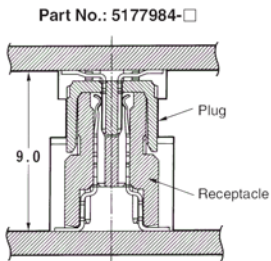

Plug

No. of Positions	Dimensions			
	A	B	C	
40	15.20 .598	21.80 .858	20.20 .795	
60	23.20 .913	29.80 1.173	28.20 1.110	
80	31.20 1.228	37.80 1.488	36.20 1.425	
100	39.20 1.543	45.80 1.803	44.20 1.740	
120	47.20 1.858	53.80 2.118	52.20 2.055	
140	55.20 2.173	61.80 2.433	60.20 2.370	
160	63.20 2.488	69.80 2.748	68.20 2.685	
180	71.20 2.803	77.80 3.063	76.20 3.000	
200	79.20 3.118	85.80 3.378	84.20 3.315	
Height	5H	6H	7H	8H
Dim. D	4.60 .181	5.60 .220	6.60 .260	7.60 .300

Stack Height = [(Rcpt. Height + Plug Height) - 5]

example: [(13H Rcpt. + 6H Plug) - 5] = [(13 + 6) - 5] = 14mm stack height

Note: Part Numbers are RoHS compliant.

BOARD-TO-BOARD STACKING HEIGHTS (BY PLUG/RECEPTACLE COMBINATIONS)

Part No.: 5177984-□
5 [.197] Stacking Height

Part No.: 5179029-□
6 [.236] Stacking Height

Part No.: 5179030-□
7 [.276] Stacking Height

Part No.: 5179031-□
8 [.315] Stacking Height

Part No.: 5177984-□
9 [.354] Stacking Height

Part No.: 5179029-□

Part No.: 5-5179009-□
10 [.394] Stacking Height

Part No.: 5179030-□

Part No.: 5-5179009-□
11 [.433] Stacking Height

Part No.: 5179031-□

Part No.: 5-5179009-□
12 [.472] Stacking Height

Part No.: 5177984-□
13 [.512] Stacking Height