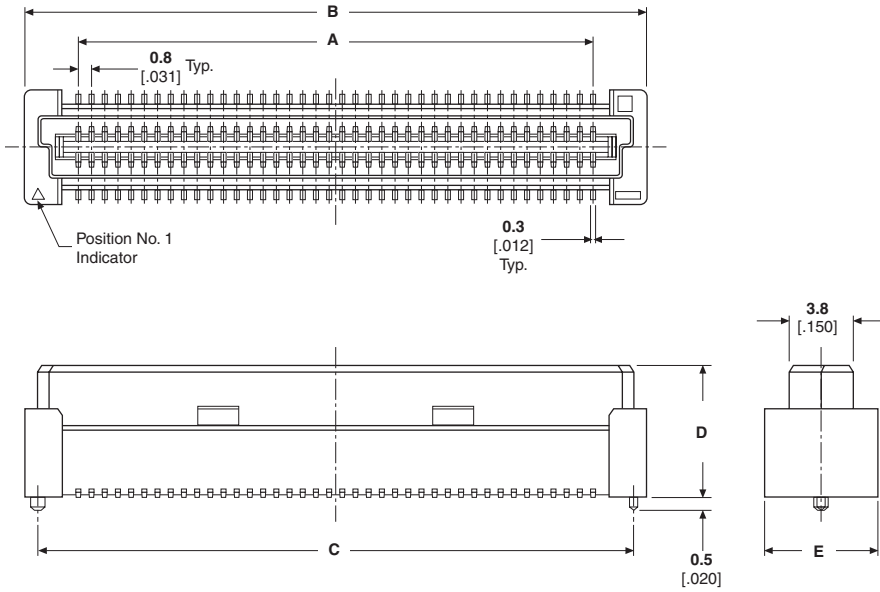

- Available sizes from 40 to 200 positions
- Board stacking heights available from 5 to 20 mm, in increments of 1 mm
- Tube, tube with pickup cap, and tape and reel packaging options
- Polarized locating posts
- 8 μ " Gold and 30 μ " Gold plating options
- RoHS compliant part numbers now available
- Optional solder peg (holddown)
- Right angle plugs in 60 and 80 positions

MATERIALS

- Housing: High temperature thermoplastic, 94V-0 rated
- Contacts: Brass
- Platings: Gold Interface, Nickel underplate

PRODUCT DIMENSIONS

Receptacle

No. of Positions	Dimensions			
	A	B	C	
40	15.20 .598	21.80 .858	20.20 .795	
60	23.20 .913	29.80 1.173	28.20 1.110	
80	31.20 1.228	37.80 1.488	36.20 1.425	
100	39.20 1.543	45.80 1.803	44.20 1.740	
120	47.20 1.858	53.80 2.118	52.20 2.055	
140	55.20 2.173	61.80 2.433	60.20 2.370	
160	63.20 2.488	69.80 2.748	68.20 2.685	
180	71.20 2.803	77.80 3.063	76.20 3.000	
200	79.20 3.118	85.80 3.378	84.20 3.315	
Height	5H	9H	13H	17H
Dim. D	3.75 .148	7.75 .305	11.75 .483	15.75 .620
Dim. E	6.00 .236	6.80 .268	6.80 .268	6.80 .268

Plug

No. of Positions	Dimensions			
	A	B	C	
40	15.20 .598	21.80 .858	20.20 .795	
60	23.20 .913	29.80 1.173	28.20 1.110	
80	31.20 1.228	37.80 1.488	36.20 1.425	
100	39.20 1.543	45.80 1.803	44.20 1.740	
120	47.20 1.858	53.80 2.118	52.20 2.055	
140	55.20 2.173	61.80 2.433	60.20 2.370	
160	63.20 2.488	69.80 2.748	68.20 2.685	
180	71.20 2.803	77.80 3.063	76.20 3.000	
200	79.20 3.118	85.80 3.378	84.20 3.315	
Height	5H	6H	7H	8H
Dim. D	4.60 .181	5.60 .220	6.60 .260	7.60 .300