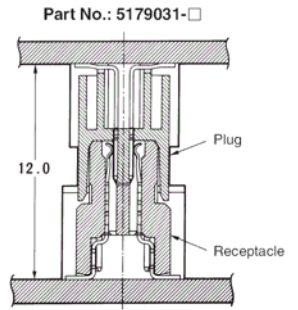

Plug

No. of Positions	Dimensions			
	A	B	C	
40	15.20 .598	21.80 .858	20.20 .795	
60	23.20 .913	29.80 1.173	28.20 1.110	
80	31.20 1.228	37.80 1.488	36.20 1.425	
100	39.20 1.543	45.80 1.803	44.20 1.740	
120	47.20 1.858	53.80 2.118	52.20 2.055	
140	55.20 2.173	61.80 2.433	60.20 2.370	
160	63.20 2.488	69.80 2.748	68.20 2.685	
180	71.20 2.803	77.80 3.063	76.20 3.000	
200	79.20 3.118	85.80 3.378	84.20 3.315	
Height	5H	6H	7H	8H
Dim. D	4.60 .181	5.60 .220	6.60 .260	7.60 .300

Stack Height = [(Rcpt. Height + Plug Height) - 5]

example: [(13H Rcpt. + 6H Plug) - 5] = [(13 + 6) - 5] = 14mm stack height

Note: Part Numbers are RoHS compliant.

BOARD-TO-BOARD STACKING HEIGHTS (BY PLUG/RECEPTACLE COMBINATIONS)

Part No.: 5177984-□
5 [.197] Stacking Height

Part No.: 5179029-□
6 [.236] Stacking Height

Part No.: 5179030-□
7 [.276] Stacking Height

Part No.: 5179031-□
8 [.315] Stacking Height

Part No.: 5177984-□
9 [.354] Stacking Height

Part No.: 5179029-□

Part No.: 5-5179009-□
10 [.394] Stacking Height

Part No.: 5179030-□

Part No.: 5-5179009-□
11 [.433] Stacking Height

Part No.: 5179031-□

Part No.: 5-5179009-□
12 [.472] Stacking Height

Part No.: 5177984-□
13 [.512] Stacking Height