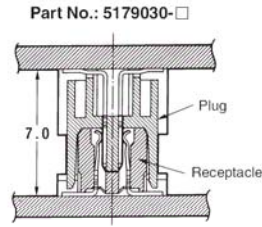

Stack Height = [(Rcpt. Height + Plug Height) - 5]

example: [(13H Rcpt. + 6H Plug) - 5] = [(13 + 6) - 5] = 14mm stack height

Note: Part Numbers are RoHS compliant.

BOARD-TO-BOARD STACKING HEIGHTS (BY PLUG/RECEPTACLE COMBINATIONS)

Part No.: 5177984-□
5 [.197] Stacking Height

Part No.: 5179029-□
6 [.236] Stacking Height

Part No.: 5179030-□
7 [.276] Stacking Height

Part No.: 5179031-□
8 [.315] Stacking Height

Part No.: 5177984-□
9 [.354] Stacking Height