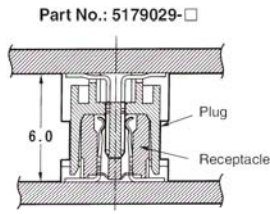

Stack Height = [(Rcpt. Height + Plug Height) - 5]

example: [(13H Rcpt. + 6H Plug) - 5] = [(13 + 6) - 5] = 14mm stack height

Note: Part Numbers are RoHS compliant.

BOARD-TO-BOARD STACKING HEIGHTS (BY PLUG/RECEPTACLE COMBINATIONS)

Part No.: 5177984-□
5 [.197] Stacking Height

Part No.: 5179029-□
6 [.236] Stacking Height

Part No.: 5179030-□
7 [.276] Stacking Height

Part No.: 5179031-□
8 [.315] Stacking Height

Part No.: 5177984-□
9 [.354] Stacking Height